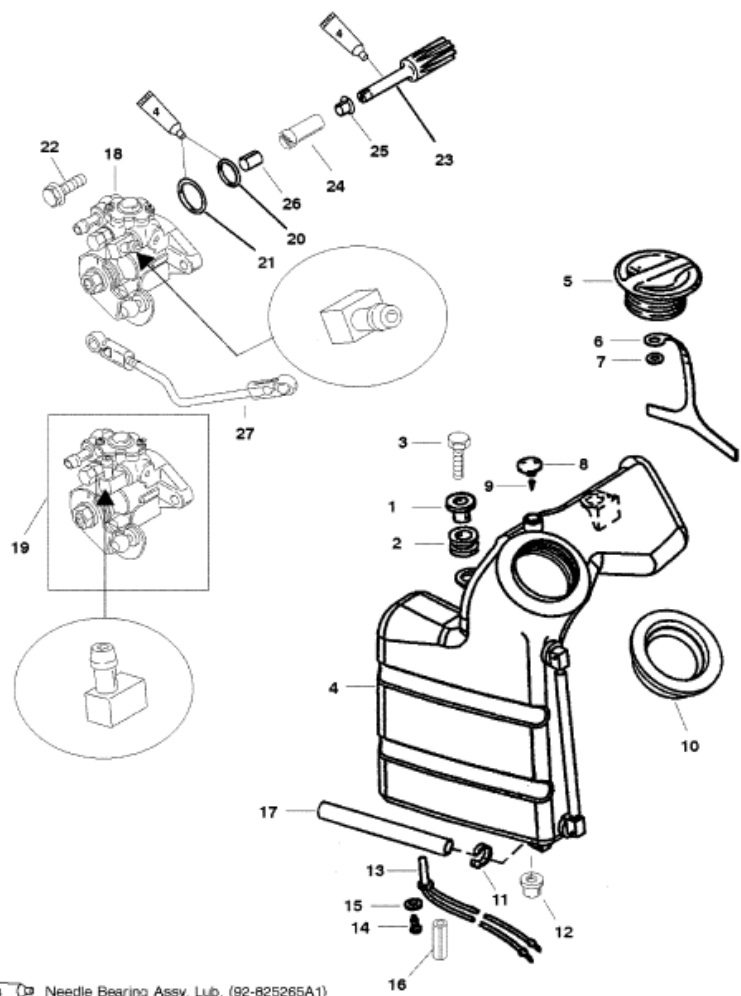

Parts List

Ref	Class	Part	Description	Qty	Comment	Footnote
1	23	822003	BUSHING-FLANGED	2		
2	25	822002	GROMMET	2		
3	10	40011129	SCREW (M6 X 25)	2		
4	1276	828163A 2	OIL TANK ASSEMBLY	1		
5	36	828765A 2	CAP ASSEMBLY	1		
6		NSS	TETHER	1		4
7	11	821285	NUT-PUSH	1		
8		19299A 1	VENT ASSEMBLY	1		
9	21	64871	VALVE	1		
10		816066 2	SEAL	1		
11	54	816311	STA-STRAP	2		
12	25	813644 1	GROMMET	1		
13	87	12886A 6	SWITCH	1		
14	10	58376	SCREW (.164-18 X .375)	1		
15	12	72761	WASHER	1		
16	23	826084	SPACER	1		
17	32	823813 35	TUBING (12 IN.)	1		3
18		818902A 2	OIL INJECTION PUMP	1	(40)	
19		818902A 1	OIL INJECTION PUMP	1	(50)	
20	25	36390	O RING	1		1
21	25	62705	O RING	1		1
22	10	40011108	SCREW (M5 X 20)	2		
23	43	19277	DRIVEN GEAR	1		
24	23	19278A 2	BEARING ASSEMBLY	1		
25	23	17597	BUSHING (FLANGED)	1		
26	23	17596	BUSHING	1		
27		826581A 2	LINK	1		
-	27	828553A97	GASKET SET	1		

Needle Bearing Assy. Lub. (92-825265A1)